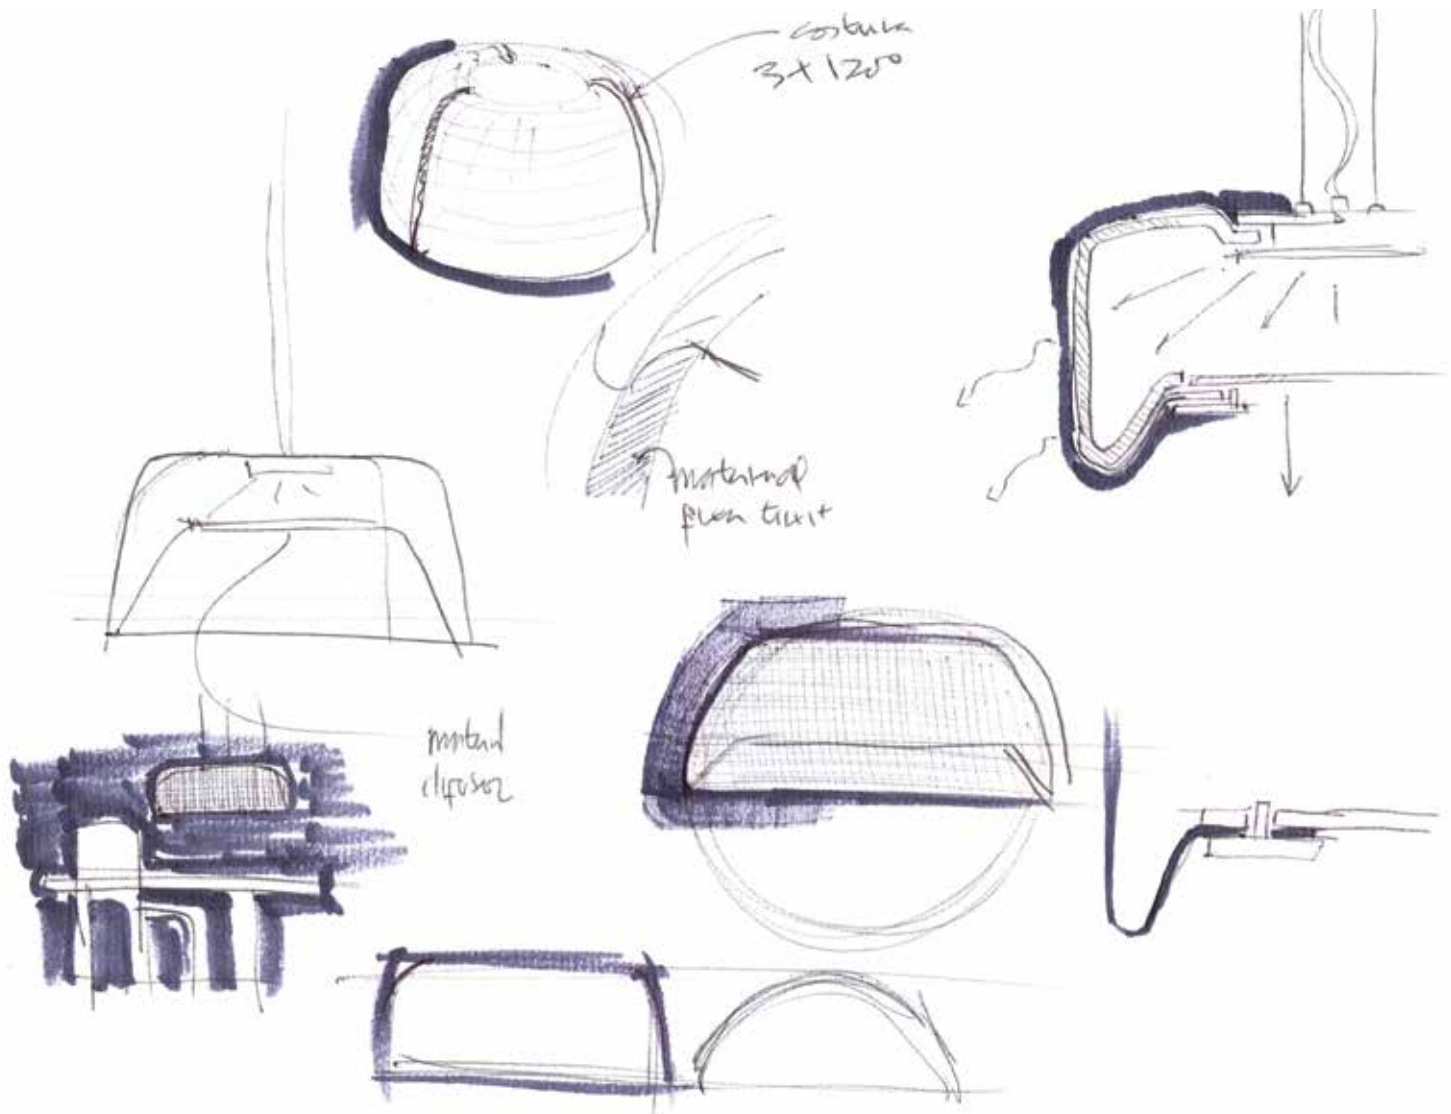

El diseño de Gong sorprende con su carácter único, tanto si está encendida como apagada. Gong catches the eye with its distinctive design, whether switched on or off.